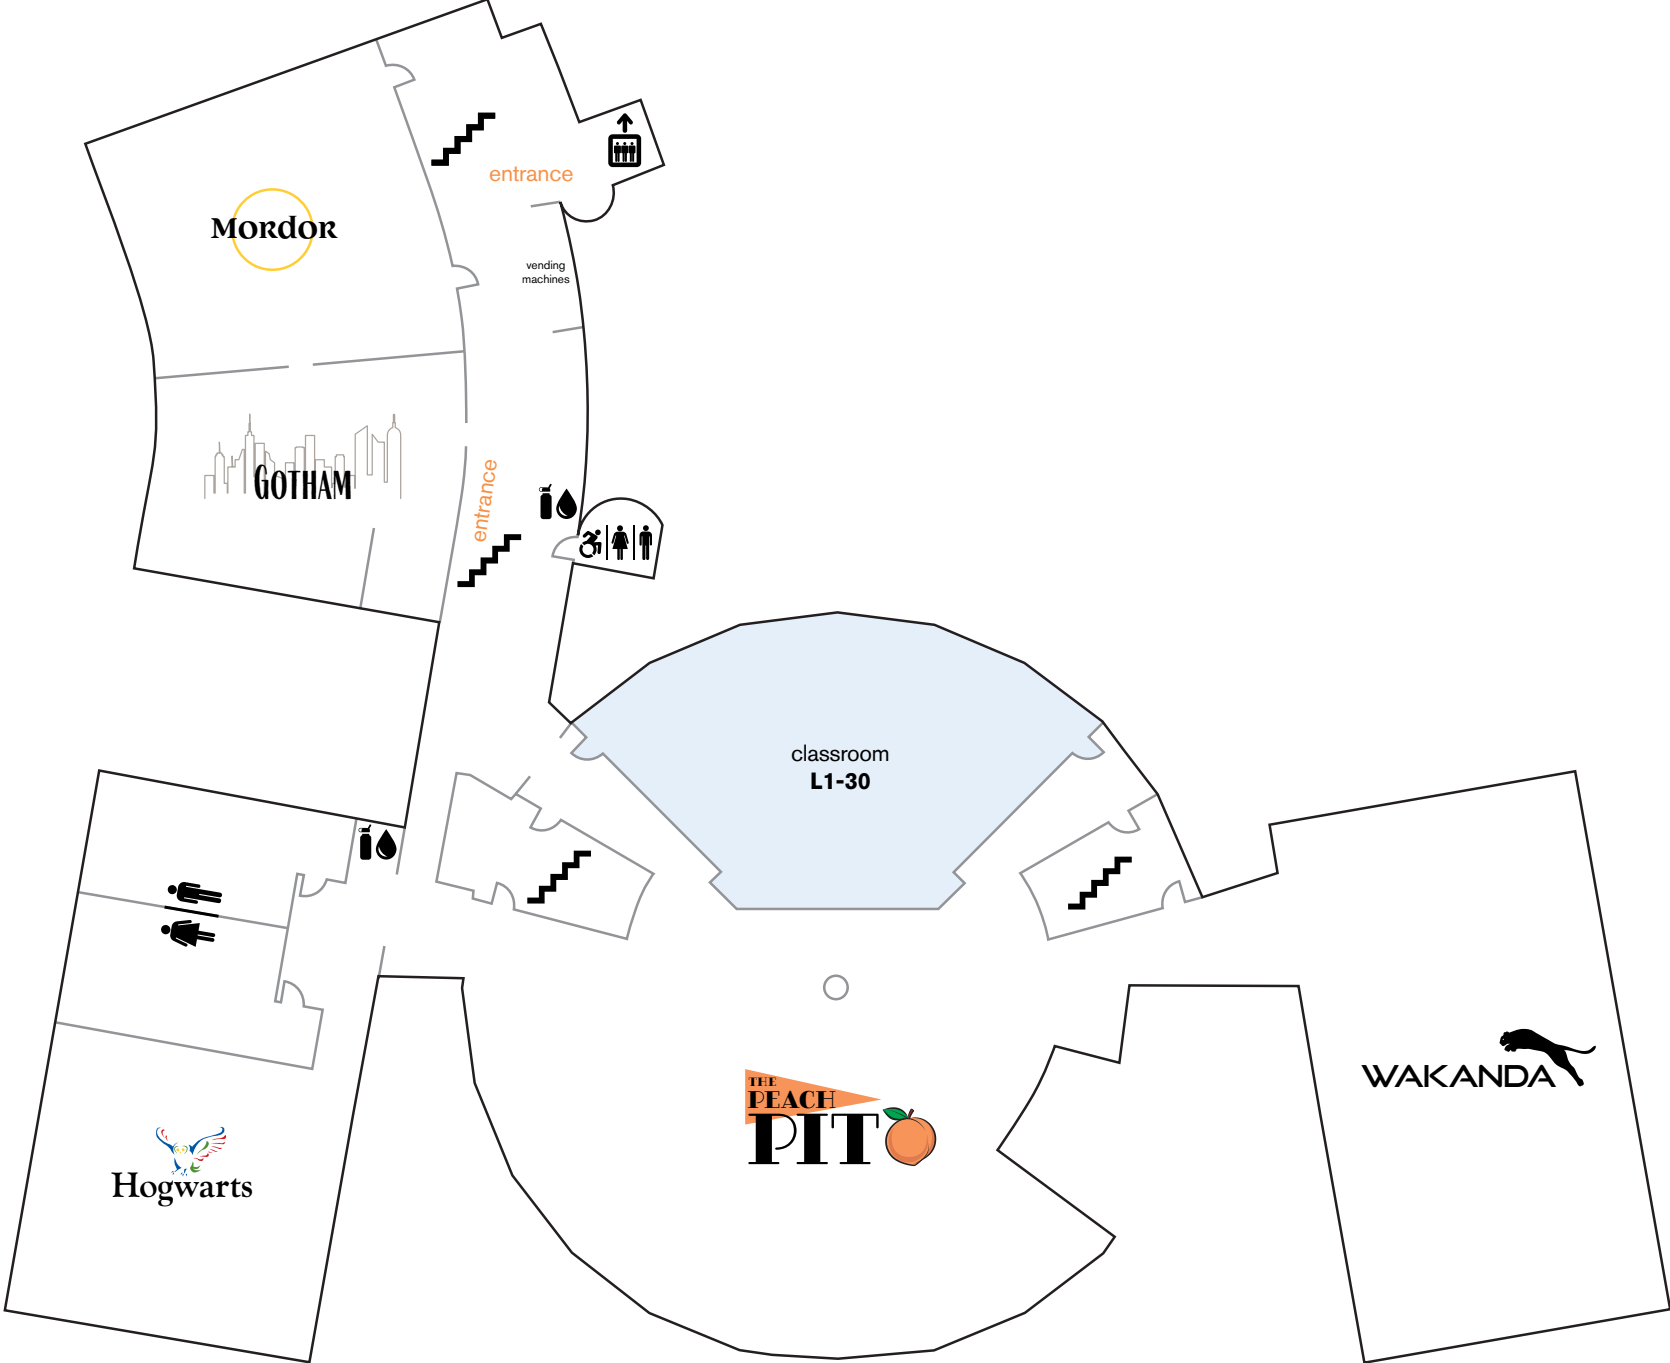

armstrong hall

basement level